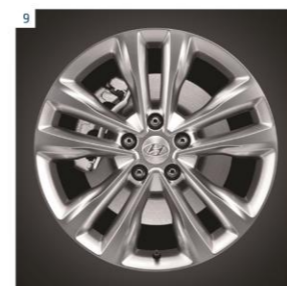

SANTAFE

1. 2.2 CRDi Diesel Engine

2. Redesigned Radiator Grille
3. Projection Type Headlamp

4. Rear Combination Lamp (LED)
5. Side Mirror with Repeater
6. Fog Lamps

7. Dual Airbags

8. Roof Rail
9. 18" Alloy Wheels

MODEL	Santa Fe	
VARIANT	2.2 CRDi GLS 6A/T 2WD (Dsl)	
SEATING CAPACITY	Seven (7)	
ENGINE		
General	Max Power (ps/rpm)	200 / 3800 (EU4)
	Max Torque (kg-m/rpm)	45.0 / 1750-2750
TRANSMISSION		
Drive Type	2WD	
General	6-Speed A/T (H-Matic)	
Lubricant Oil Capacity	L	7.7
STEERING		
Type	Motor-Driven Power Steering, Rack and Pinion	
Steering Wheel	4-Spoke Manual Tilt & Telescopic	
WHEEL AND TIRE		
Wheel & Tire	7.5J x 18" Alloy; 235 / 60 R18 Tires	
Spare Wheel and Tire	Full-size Alloy Wheel and Tire	
BRAKE SYSTEM		
Brake Type	Front / Rear	Ventilated Disc / Solid Disc
Parking Brake	Dash Mount (Foot Parking)	
SUSPENSION		
Front	MacPherson Strut Type	
Rear	Multi-Link Type	
DIMENSION		
Overall Length x Width x Height	mm	4700 X 1880 X 1690 (w/ Roof Rail)
Wheelbase	mm	2700.0
Minimum Ground Clearance	mm	185.0
Fuel Tank Capacity	L	64.0
Curb Weight	Kg	1785 (Lightest); 1912 (Heaviest)
Gross Vehicle Weight	Kg	2510
EXTERIOR FEATURES		
Headlamp	Projection Type	
Front Fog Lamps	with	
Rear Combination Lamp	LED Type	
Roof Rail	with	
Underbody Skid Plate	Front and Rear (Painted)	
Radiator Grille	Silver paint	
Outside Handle	Chrome	
Front Wiper	Intermittent (Variable) + 2-speed	
Rear Spoiler	with HMSL (High Mount Stop Lamp)	
Outside Rearview Mirror	Electric Folding with Side Repeater and Puddle Lamp	
SAFETY & SECURITY		
SRS Airbags	Dual Front	
Seatbelts	Front/Rear	ELR + Pretensioner + Height Adj. + Load Limiter / 3-Point ELR: Side and Center Seats
Anti-Lock Braking System (ABS)	with EBD (Electronic Brake Force Distribution)	
Inside Handle Override (IHO)	Front Doors	
Locking System	Keyless Entry with Alarm	
High Mount Stop Lamp (HMSL)	with	
INTERIOR/CONVENIENCE		
Sunvisor	with Ticket Holder + Vanity Mirror w/ Cover and Illumination	
Rearview Mirror (Inside)	Day and Night	
Assist Grip	with Assist Grip (Front x1; Rear x 2) + Coat Hook (x1)	
Seats	Variation	Front: Bolster Seats; 2nd Row: 40:20:40 Folding, Slide, Recline; 3rd Row: 50:50 Split Fold
	Material	Fabric
	Lumbar Support (Driver)	Electric 2-way
Power Features	Windows, Door Locks, Side Mirrors and Electric Fuel Filler Switch	
Steering Wheel Controls	Cruise Control, Audio Remote & Cluster Menu Control	
Audio System	Radio + CD + MP3 + AUX + USB	
Speakers	4 + 2 Tweeters	
Auto Light Control System	with	
Air Conditioning	Dual Zone FATC with Cluster Ionizer	
Rear Air conditioning	with	
Luggage Net & Hook	with